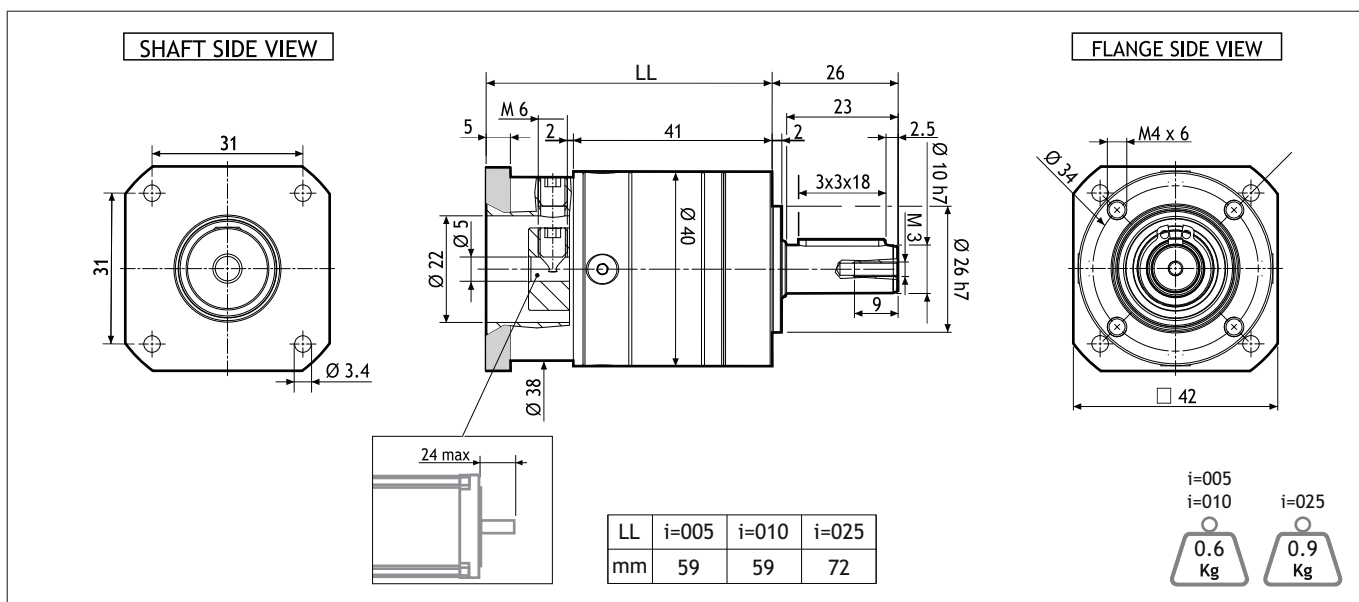

## Dimensions (Units:mm)

| MODEL                           | Rated output torque [Nm] | Maximum acceleration output torque [Nm] | Emergency step output torque [Nm] | Backlash [arcmin] | Nominal input speed [min <sup>-1</sup> ] | Maximum momentary input speed [min <sup>-1</sup> ] | Torsional stiffness [Nm/arcmin] | Maximum radial force applying on output shaft [N] | Maximum axial force applying on output shaft [N] | Gear efficiency [%] | Gear moment of inertia [Kg <sup>m</sup> ²] |
|---------------------------------|--------------------------|---|-----------------------------------|-------------------|--|--|---------------------------------|---|--|---------------------|--|
| SG-P12-040-005-15-HH-52XX-00000 | 12                       | 18                                      | 30                                | <15'              | 3500                                     | 5000   | 0.8                             | 220   | 200  | 98                  | 1.6x10 <sup>-6</sup>                       |
| SG-P12-040-010-15-HH-52XX-00000 | 6                        | 9                                       | 25                                | <15'              | 3500                                     | 5000   | 0.8                             | 220   | 200  | 98                  | 1.2x10 <sup>-6</sup>                       |
| SG-P12-040-025-19-HH-52XX-00000 | 12                       | 18                                      | 30                                | <19'              | 3500                                     | 5000   | 0.8                             | 220   | 200  | 97                  | 1.5x10 <sup>-6</sup>                       |