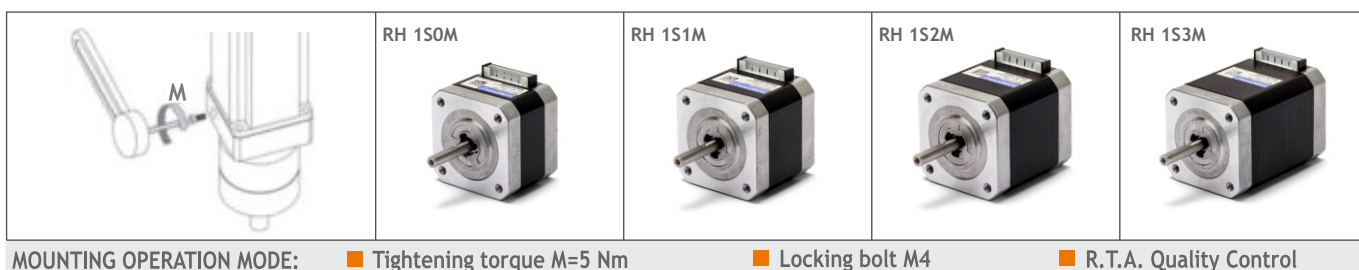

Suggested motors

R.T.A. s.r.l.
Via E. Mattei - Fraz- Divisa
27020 Marcignago (PV) (Italy)
T +39.0382.929.855
F +39.0382.929.150
www.rta.it

R.T.A. Deutschland GmbH
Bublitzer Strasse 34, 40599
Duesseldorf (Germany)
T +49.211.749.668.60
F +49.211.749.668.66
www.rta-deutschland.de

R.T.A. IBERICA
C/Generalitat 22, Local 1
08850 Gava - Barcelona (Spain)
T +34 936.388.805
F +34 936.334.595
www.rta-iberica.es

R.T.A. INDIA Pvt
Teerth Business Center 3rd Floor, Unit No. 7,
Block EL-15, MIDC Bhosari Pimpri-Chinchwad,
Pune 411026 (India)
Tel. +91 9422507445
www.rta-india.in